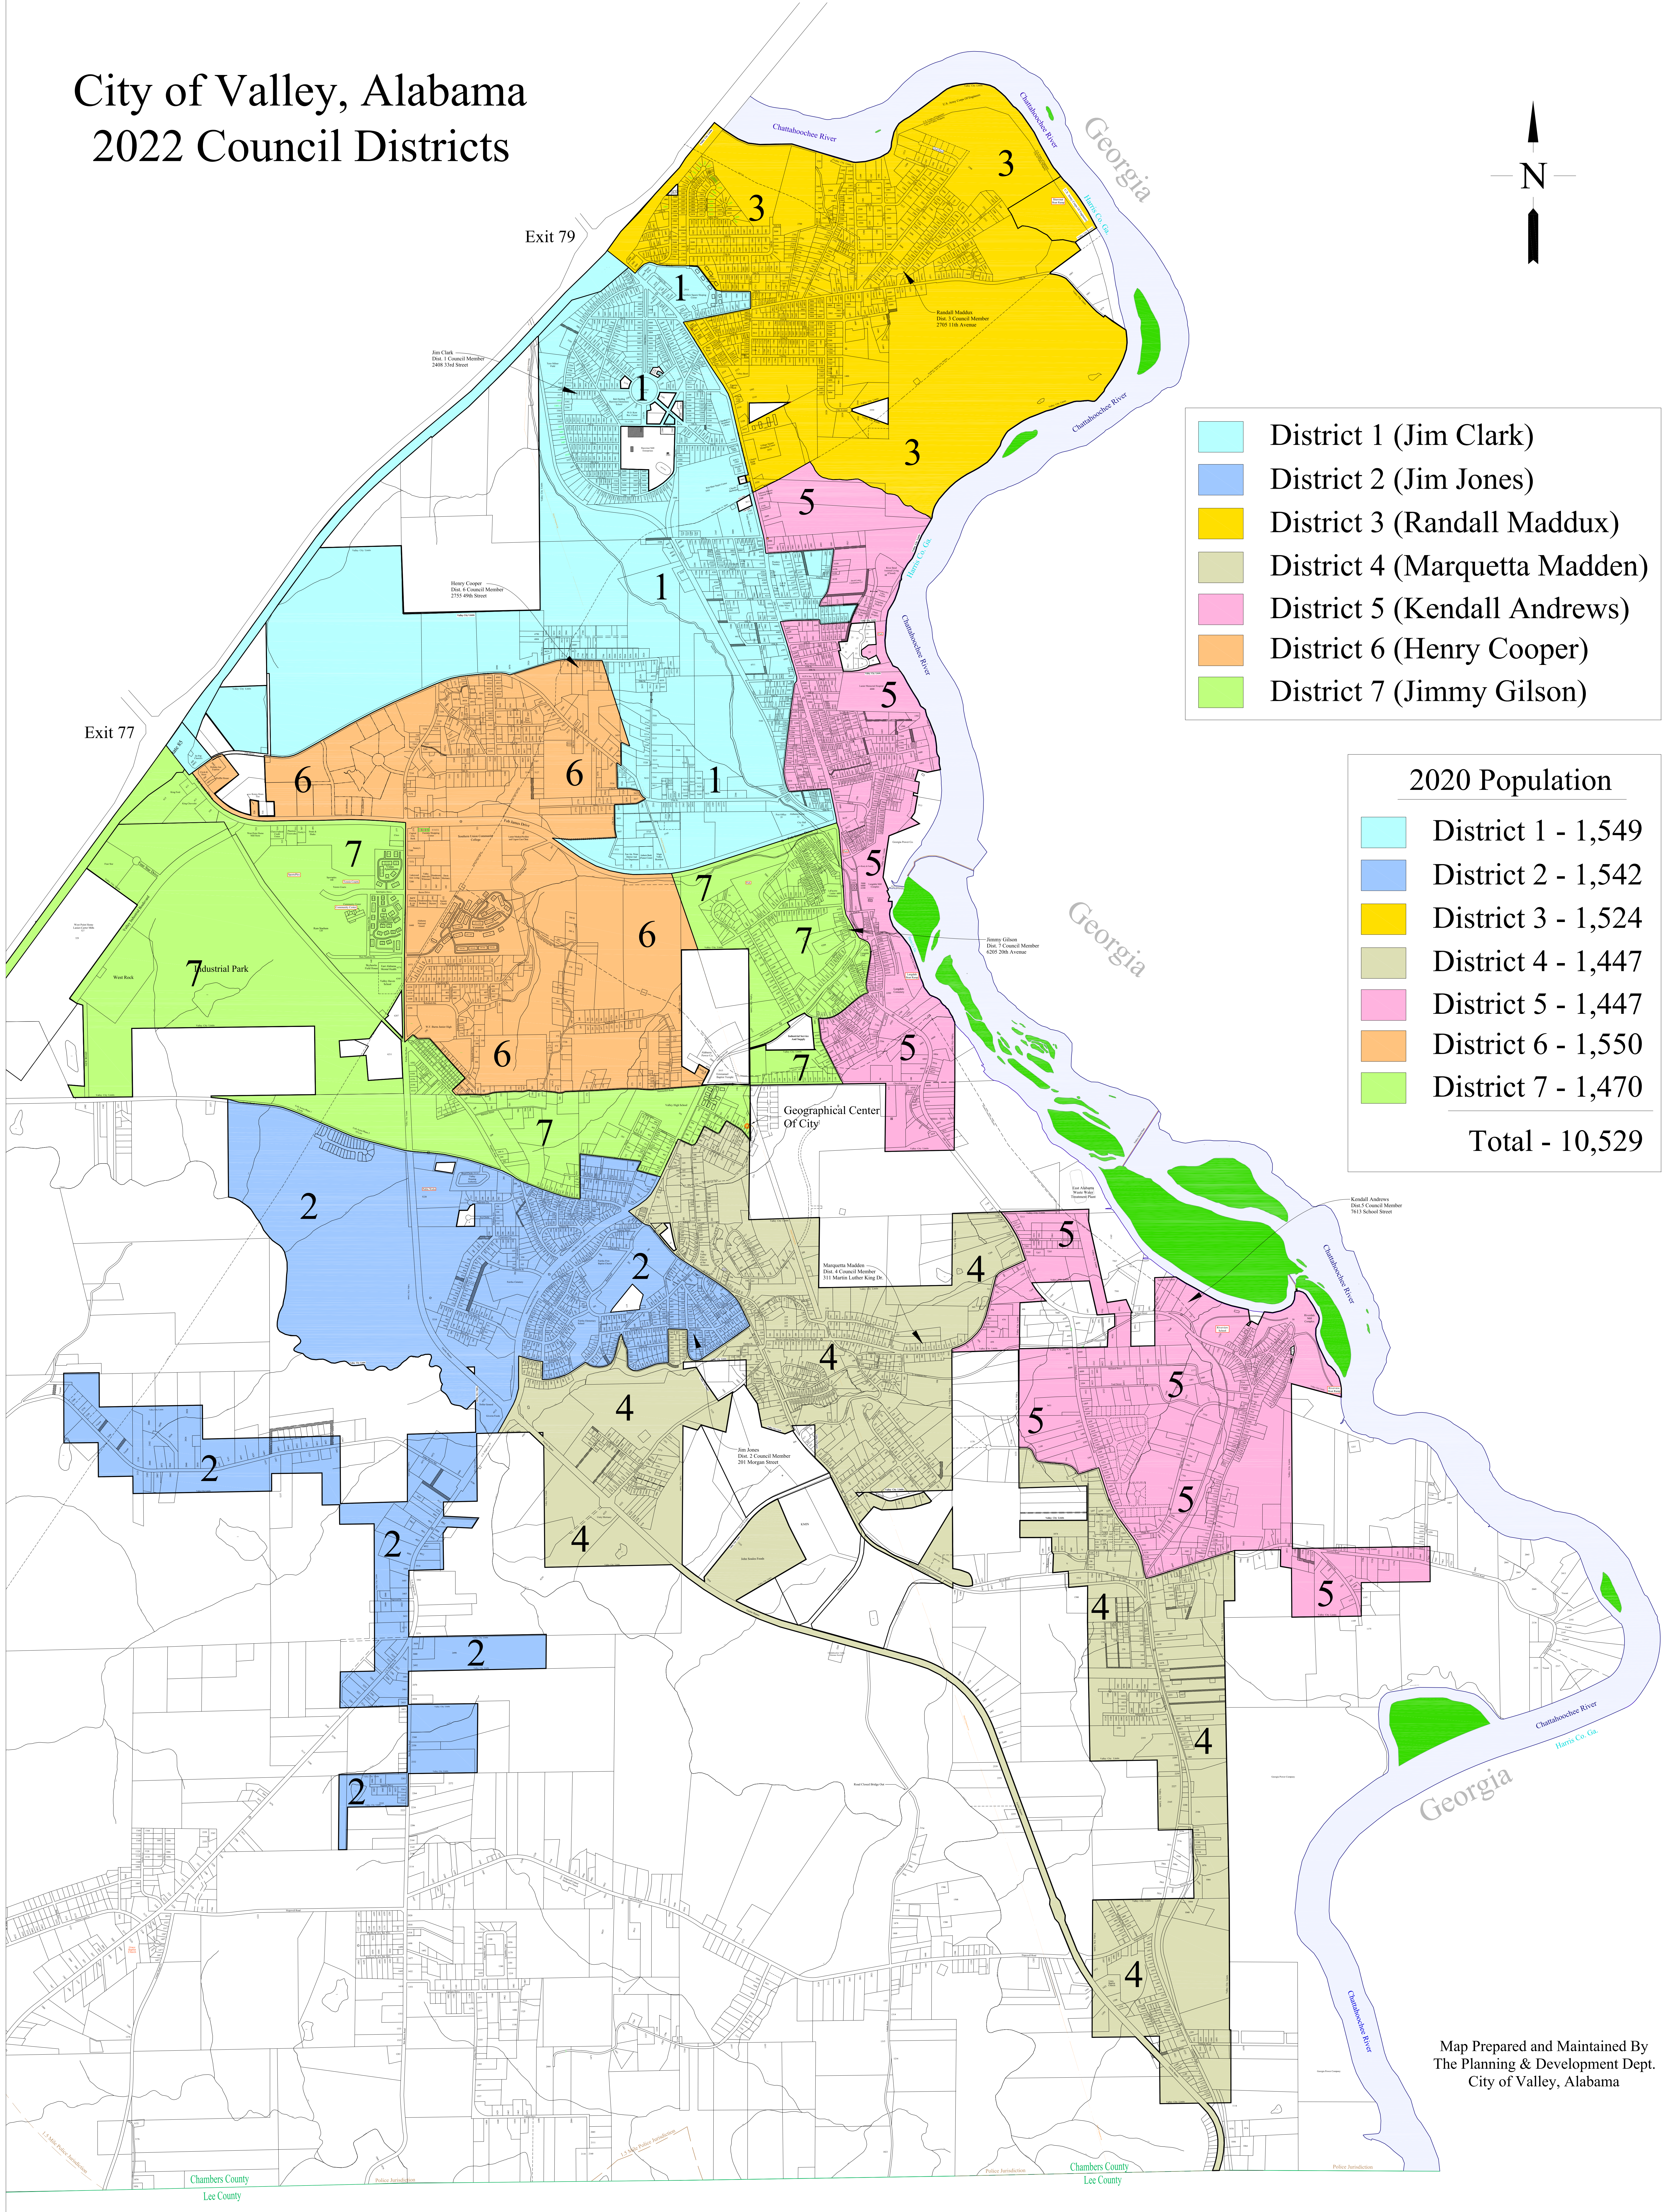

City of Valley, Alabama 2022 Council Districts

- District 1 (Jim Clark)
- District 2 (Jim Jones)
- District 3 (Randall Maddux)
- District 4 (Marquetta Madden)
- District 5 (Kendall Andrews)
- District 6 (Henry Cooper)
- District 7 (Jimmy Gilson)

2020 Population	
 District 1	- 1,549
 District 2	- 1,542
 District 3	- 1,524
 District 4	- 1,447
 District 5	- 1,447
 District 6	- 1,550
 District 7	- 1,470
Total - 10,529	

Map Prepared and Maintained By
The Planning & Development Dept.
City of Valley, Alabama

Chambers County
Lee County

Chambers County
Lee County