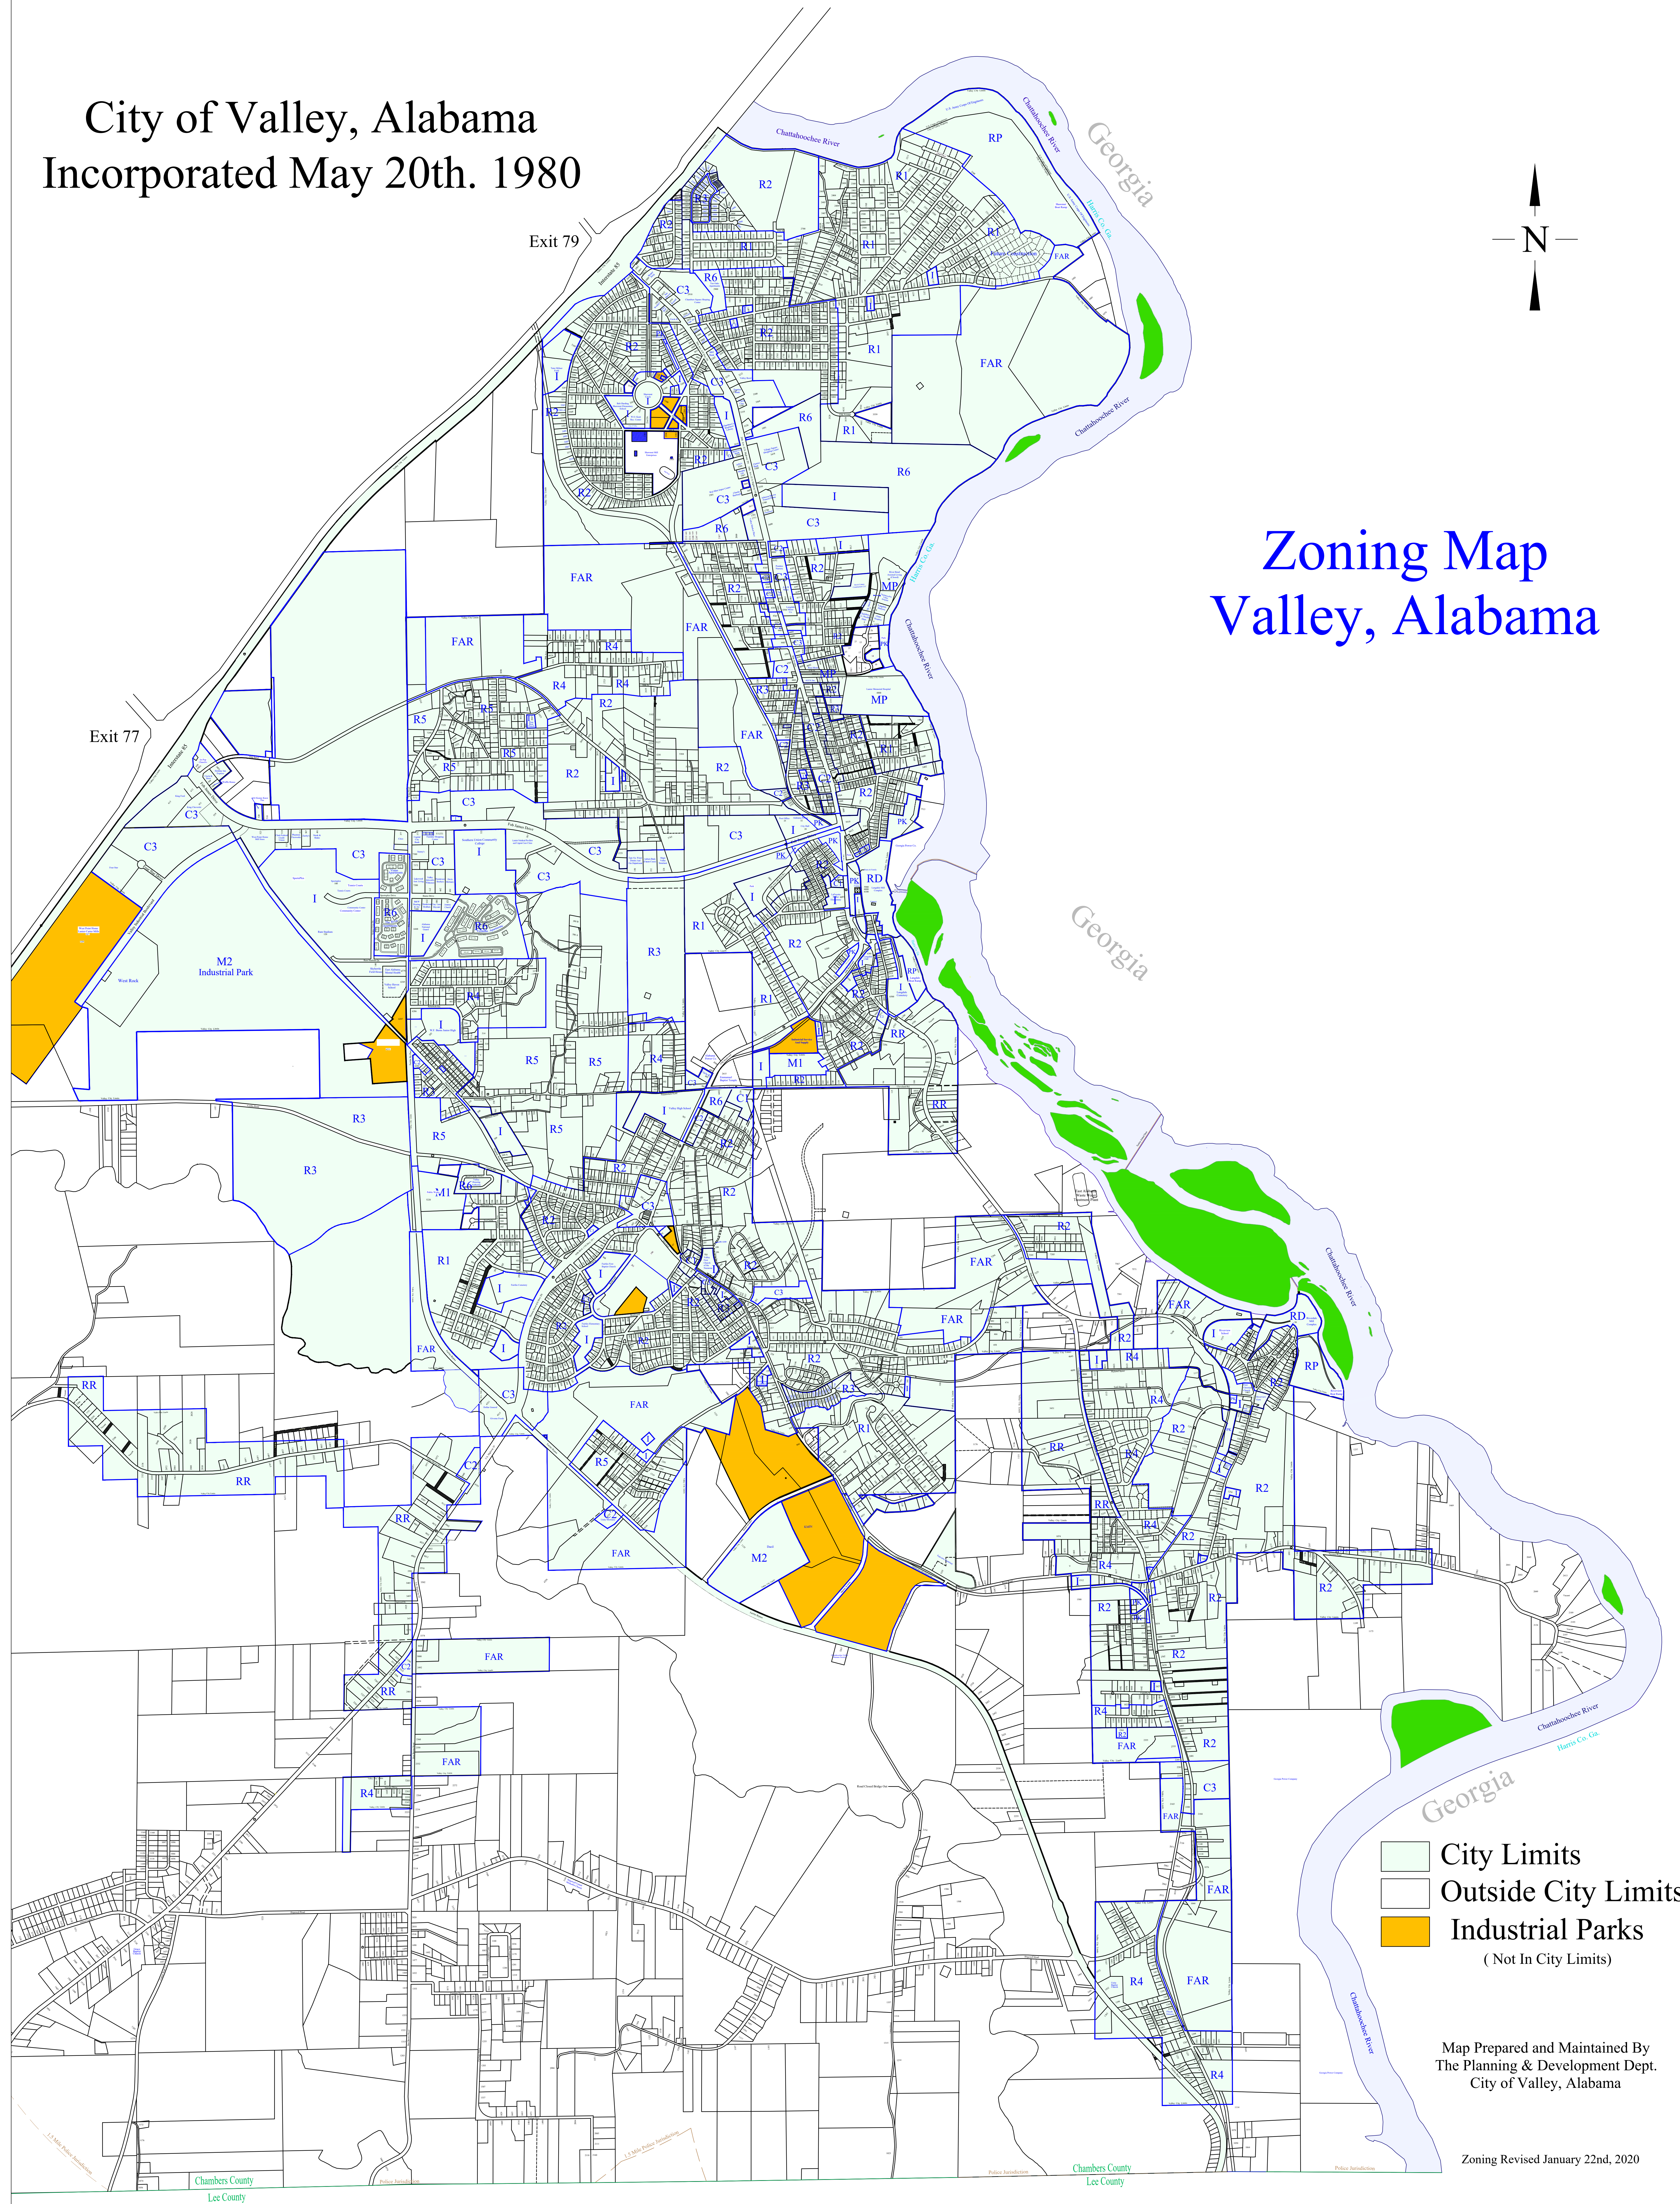

City of Valley, Alabama

Incorporated May 20th. 1980

Zoning Map Valley, Alabama

- City Limits
- Outside City Limits
- Industrial Parks
(Not In City Limits)

Map Prepared and Maintained By
The Planning & Development Dept.
City of Valley, Alabama

Zoning Revised January 22nd, 2020